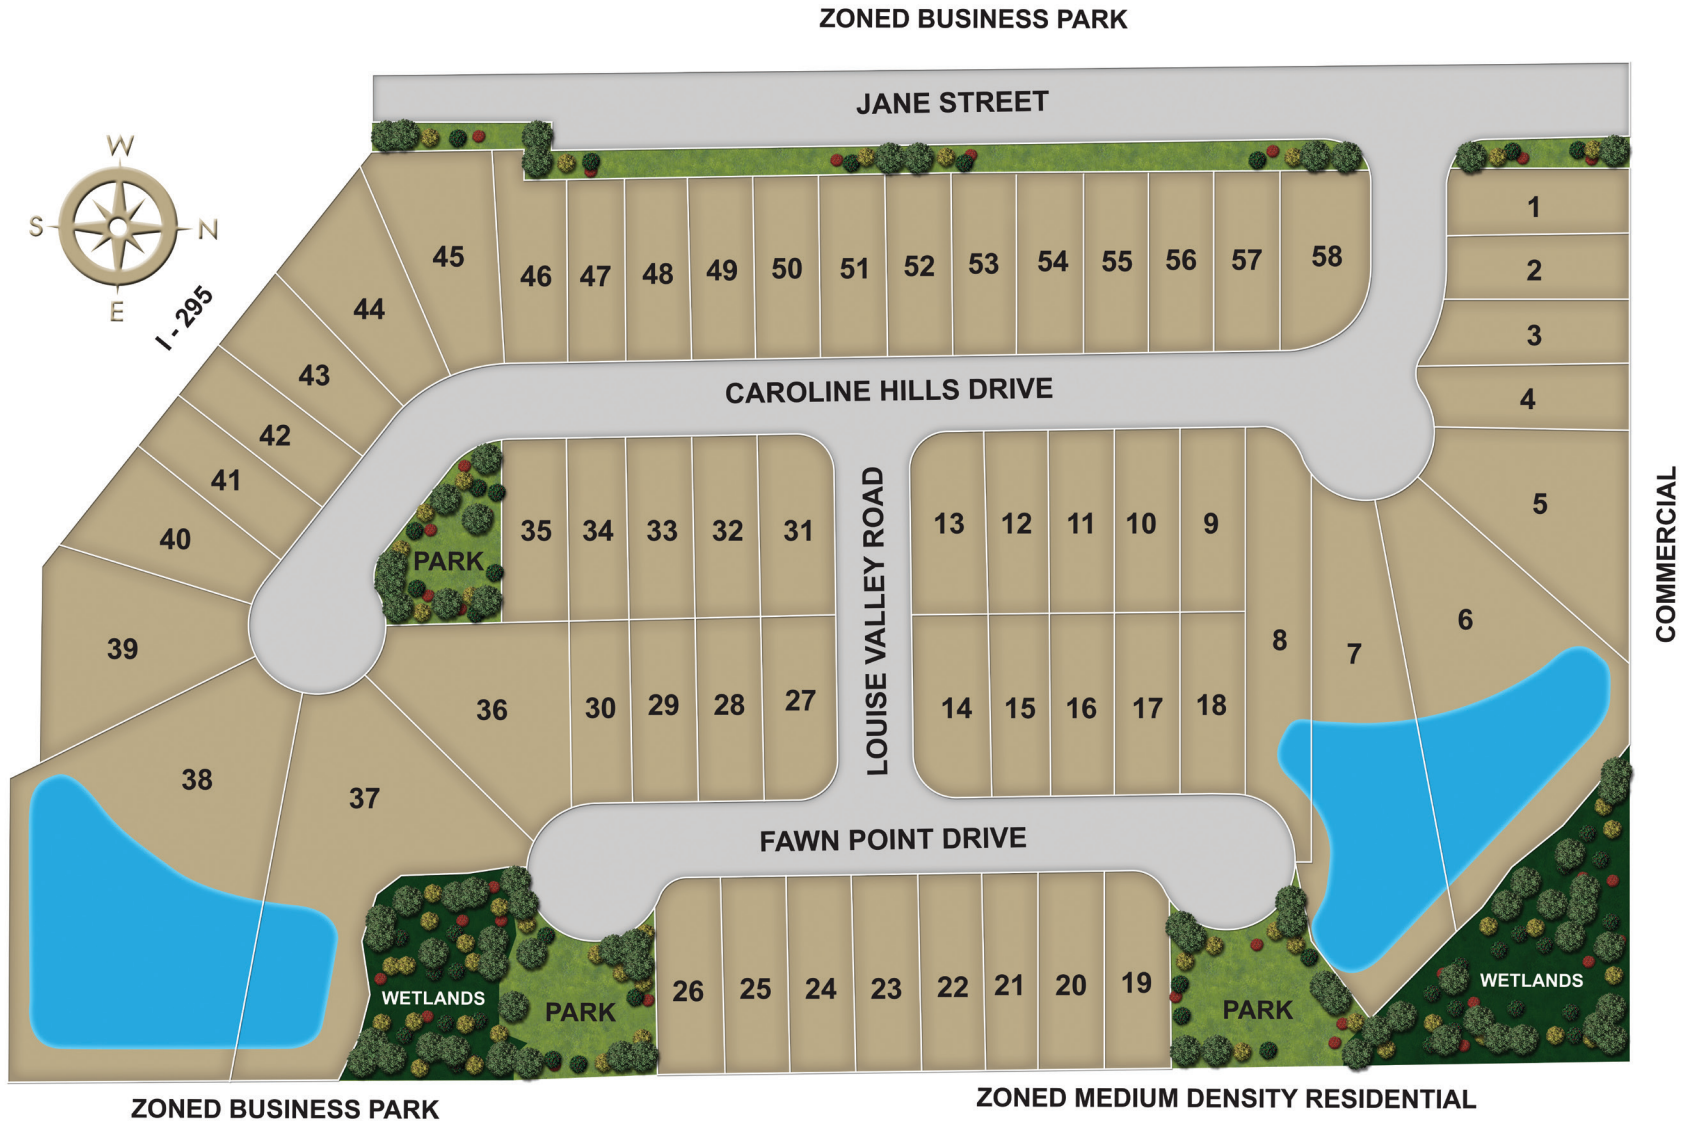

Caroline Hills

LENNAR®

lennarjacksonville.com • 844-880-8471 • 2751 Caroline Hills Drive • Jacksonville, FL 32218

Plans and elevations are artist's renderings and may contain options which are not standard on all models. Ceiling type may vary with elevation. Lennar reserves the right to make changes to these floor plans, specifications, dimensions and elevations without prior notice. Stated dimensions and square footage are approximate and should not be used as representation of the home's precise or actual size. Any statement, verbal or written, regarding "under air" or "finished area" or any other description or modifier of the square footage size of any home is a shorthand description of the manner in which the square footage was estimated and should not be construed to indicate certainty. Subject to errors and omissions. Copyright © 2017 Lennar Corporation. Lennar and the Lennar logo are registered service marks of Lennar Corporation and/or its subsidiaries. 5/17